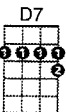

CHORDS USED IN THIS SONG "Five Foot Two, Eyes of Blue" by Sam Lewis, Young, and Henderson

Verse 1:

[C]Five foot two, [E7]eyes of blue
 But [A7]oh! what those five foot could do,
 Has [D7]anybody [G7]seen my [C]girl?

Verse 2:

[C]Turned up nose, [E7]turned down hose
 [A7]Never had no other beaus.
 Has [D7]anybody [G7]seen my [C]girl?

Bridge:

Now if you [E7]run into a five foot two, [A7]covered in fur,
 [D7]Diamond rings and all those things,
 [G7]Betcha' life it [D7]isn't [G7]her,
 [Gaug]But...

Verse 3:

[C]Could she love, [E7]could she woo?
 [A7]Could she, could she, could she coo?
 Has [D7]anybody [G7]seen my [C]girl?

G7 C

[Go back to Ukulele Boogaloo Songbook.](#)