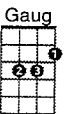

CHORDS USED IN THIS SONG "Five Foot Two, Eyes of Blue" by Sam Lewis, Young, and Henderson

Verse 1:

[C]Five foot two, [E7]eyes of blue
 But [A7]oh! what those five foot could do,
 Has [D7]anybody [G7]seen my [C]girl?

Verse 2:

[C]Turned up nose, [E7]turned down hose
 [A7]Never had no other beaus.
 Has [D7]anybody [G7]seen my [C]girl?

Bridge:

Now if you [E7]run into a five foot two, [A7]covered in fur,
 [D7]Diamond rings and all those things,
 [G7]Betcha' life it [D7]isn't [G7]her,
 [Gaug]But...

Verse 3:

[C]Could she love, [E7]could she woo?
 [A7]Could she, could she, could she coo?
 Has [D7]anybody [G7]seen my [C]girl?

G7 C

[Go back to Ukulele Boogaloo Songbook.](#)