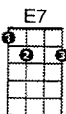

CHORDS USED IN THIS SONG "Five Foot Two, Eyes of Blue" by Sam Lewis, Young, and Henderson

Verse 1:

[C]Five foot two, [E7]eyes of blue
 But [A7]oh! what those five foot could do,
 Has [D7]anybody [G7]seen my [C]girl?

Verse 2:

[C]Turned up nose, [E7]turned down hose
 [A7]Never had no other beaus.
 Has [D7]anybody [G7]seen my [C]girl?

Bridge:

Now if you [E7]run into a five foot two, [A7]covered in fur,
 [D7]Diamond rings and all those things,
 [G7]Betcha' life it [D7]isn't [G7]her,
 [Gaug]But...

Verse 3:

[C]Could she love, [E7]could she woo?
 [A7]Could she, could she, could she coo?
 Has [D7]anybody [G7]seen my [C]girl?

G7 C

[Go back to Ukulele Boogaloo Songbook.](#)