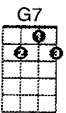

CHORDS USED IN THIS SONG "Five Foot Two, Eyes of Blue" by Sam Lewis, Young, and Henderson

Verse 1:

[C]Five foot two, [E7]eyes of blue
 But [A7]oh! what those five foot could do,
 Has [D7]anybody [G7]seen my [C]girl?

Verse 2:

[C]Turned up nose, [E7]turned down hose
 [A7]Never had no other beaus.
 Has [D7]anybody [G7]seen my [C]girl?

Bridge:

Now if you [E7]run into a five foot two, [A7]covered in fur,
 [D7]Diamond rings and all those things,
 [G7]Betcha' life it [D7]isn't [G7]her,
 [Gaug]But...

Verse 3:

[C]Could she love, [E7]could she woo?
 [A7]Could she, could she, could she coo?
 Has [D7]anybody [G7]seen my [C]girl?

G7 C

[Go back to Ukulele Boogaloo Songbook.](#)