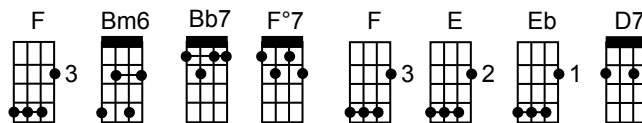

Hale'iwa Hula

Jennie Nāpua Hānaiali'i Woodd & John Noble

Key:F Tempo: 142 BPM

Intro: F/4 Bm6/4 Bb7/4 Fdim7/4
F/4 Bm6/4 Bb7/4 Fdim7/4 F/2 E/1 Eb/1

D7/8 G7/8
Hanohano Hale'iwa

2x C7/8 F/4 G#m6/2 G7b9/2 F/2 E/1 Eb/1
Ku'u home aloha

D7/8 G7/8
U'i nō Pua'ena

2x C7/8 F/4 G#m6/2 G7b9/2 F/2 E/1 Eb/1
Ka 'ehukai hāwanawana

1x D7/8
Up at Hale'iwa at the Sugar Bar
G7/8
We danced to music underneath the stars
C7/8
By the old plantation in Waialua Town
F/1 rest/4 F/2 E/1 Eb/1
Mokule'ia's where we fooled around

2x C7/8 F/4 G#m6/2 G7b9/2 F/2 E/1 Eb/1
Ka hale kipa o nā malihini

D7/8 G7/8
Ha'ina mai ka puana

2x C7/8 F/4 1: G#m6/2 G7b9/2 F/2 E/1 Eb/1 repeat
Hanohano 'o Hale'iwa

2: G#m6/4 Gm/4 G#m6/4 F/1 Eb/2 F/1 Eb/1 F/1 F6/1