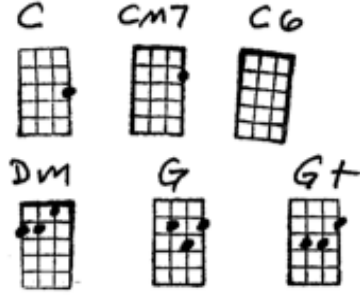

# Jingle Bell Rock Chords by Misc Christmas

Intro

~~14-14 14 14 14 17~~  
~~15 15 14 14 15 15 17 18 17 15 17 17~~

Ultimate Guitar Tabs Archive - your #1 source for tabs!  
<http://www.ultimate-guitar.com/>  
 Over 300,000 guitar, guitar pro and bass tabs! Also lessons, news, columns and guitar forums!

Artist: Misc Christmas  
 Song: Jingle Bell Rock

100 bpm

JINGLE BELL ROCK  
 Bobby Helms  
 key of C

intro

verse1 \*  
 Jingle bell, jingle bell, jingle bell rock  
 Jingle bells and jingle bells ring  
 Snowin' and blowin' up bushels of fun  
 Now the jingle hop has begun  
 Jingle bell, jingle bell, jingle bell rock  
 Jingle bells chime in jingle bell time  
 Dancin' and prancin' in Jingle Bell Square  
 In the frosty air

1: F Em Dm C \*

bridge1  
 What a bright time, it's the right time  
 To rock the night away  
 Jingle bell time is a swell time  
 To go glidin' in a one-horse sleigh  
 Giddy-up jingle horse, pick up your feet  
 Jingle around the clock  
 Mix and a-mingle in the jinglin' feet  
 That's the jingle bell rock

verse2  
 Jingle bell, jingle bell, jingle bell rock  
 Jingle bells chime in jingle bell time  
 Dancin' and prancin' in Jingle Bell Square  
 In the frosty air

(repeat verse1's last 4 lines)

bridge2  
 What a bright time, it's the right time  
 To rock the night away  
 Jingle bell time is a swell time  
 To go glidin' in a one-horse sleigh  
 Giddy-up jingle horse, pick up your feet  
 Jingle around the clock  
 Mix and a-mingle in the jinglin' feet