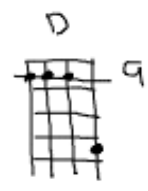

Jingle Bell Rock Chords by Misc Christmas

Intro

~~14-14 14 14 14 17~~
~~15 15 14 14 15 15 17 18 17 15 17 17~~

Ultimate Guitar Tabs Archive - your #1 source for tabs!
<http://www.ultimate-guitar.com/>
Over 300,000 guitar, guitar pro and bass tabs! Also lessons, news, columns and guitar forums!

Artist: Misc Christmas
Song: Jingle Bell Rock

100 bpm

JINGLE BELL ROCK
Bobby Helms
key of C

intro

verse1 *
Jingle bell, jingle bell, jingle bell rock
Jingle bells and jingle bells ring
Snowin' and blowin' up bushels of fun
Now the jingle hop has begun
Jingle bell, jingle bell, jingle bell rock
Jingle bells chime in jingle bell time
Dancin' and prancin' in Jingle Bell Square
In the frosty air

1: F Em Dm C *

bridge1
What a bright time, it's the right time
To rock the night away
Jingle bell time is a swell time
To go glidin' in a one-horse sleigh
Giddy-up jingle horse, pick up your feet
Jingle around the clock
Mix and a-mingle in the jinglin' feet
That's the jingle bell rock

verse2
Jingle bell, jingle bell, jingle bell rock
Jingle bells chime in jingle bell time
Dancin' and prancin' in Jingle Bell Square
In the frosty air

(repeat verse1's last 4 lines)

bridge2
What a bright time, it's the right time
To rock the night away
Jingle bell time is a swell time
To go glidin' in a one-horse sleigh
Giddy-up jingle horse, pick up your feet
Jingle around the clock
Mix and a-mingle in the jinglin' feet