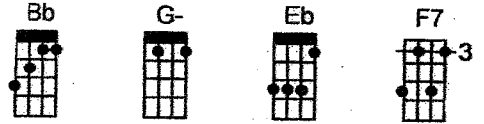

Kiss Me Love

Bb G- Eb F7 Bb G- Eb F7 Bb

Eb F7 Bb

Kiss me love, my darling ku'u ipo

Eb F7 Bb

Ku'u lei gardenia onaona

Eb F7 Bb

Pili mau kāua e ke aloha

Eb F7 Bb

Ku'u lei nani a'o 'oe ia.

steel intro

Handwritten guitar notation for a steel guitar intro. It includes several measures of music with notes and fingerings: 10 9 10, 10 10, 3 3 4 5 5, 10 10, and 10 9 10.