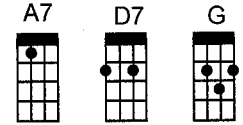

intro
2x A7/2 D7/2 G/4

Kona Moon

Capo

G/4 D7/4
Kona Moon

G/4 E7/4
Shining so bright

A7/4 D7/4
Smiling at you

G/4 1: D7/4 repeat
Right out of the sky 2: G7/4 go on

Chorus:

C/4 Cm/4
Heard you whispering

G/2 Bm/2 E7/4
Wonderful words of love

A7/8 D7/4 D+/4
Promising that we'll never part.

G/4 D7/4
Kona Moon

G/4 E7/4
She knows it all

A7/4 D7/4
So why deny?

G/4 1: D7/4 repeat from the top
Your kiss is so sweet. 2: E7/4 Tag