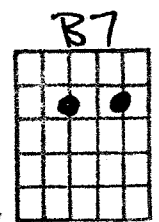

A/4 F#m/4 D/4 E/4  
Sweet or sour, you'll 'ami for an hour

A/4 F#m/4 D/4 E/4  
Doing the li hing hula

ukulele

Mike's Guitar  
Capo 4

4th fret

Hui

A/4 F#m/4 D/4 E/4  
The flavor you taste, will quiver to your waist