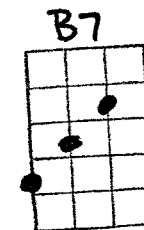

A/4 F#m/4 D/4 E/4  
Sweet or sour, you'll 'ami for an hour

A/4 F#m/4 D/4 E/4  
Doing the li hing hula

ukulele

Mike's Guitar  
Capo 4

4th fret

Hui

A/4 F#m/4 D/4 E/4  
The flavor you taste, will quiver to your waist