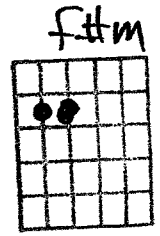

D/2 E/2 D/2 E/2  
Kaholo, sway, 'ami all the way

D/2 B7/2 E/4  
Hula to the li hing shiver

A/4 F#m/4 D/4 E/4  
The flavor you taste, will quiver to your waist

A/4 F#m/4 D/4 E/4  
Swaying to the li hing hula

A/4 F#m/4 D/4 E/4  
Sweet or sour, you'll 'ami for an hour

A/4 F#m/4 D/4 E/4  
Doing the li hing hula

ukulele

Mike's Guitar  
Capo 4

4th fret

Hui

A/4 F#m/4 D/4 E/4  
The flavor you taste, will quiver to your waist