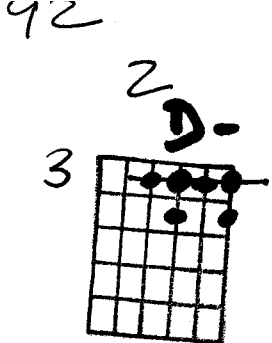

barre chords throughout

MY KUU'IPO

G^{1/2} G7^{1/2} C^{1/2} Cm^{1/2}
T'WAS NEATH THE PALE HAWAIIAN MOON I

~~G^{1/4}~~ ~~A^{1/4}~~
FOUND YOU

D- Am D7

~~A7^{1/4}~~ ~~D7^{1/4}~~ ~~G^{1/2}~~ ~~D7~~
DO YOU STILL REMEMBER WHEN I MET YOU KUU'IPO

~~G^{1/2}~~ ~~A7^{1/2}~~ ~~C^{1/2}~~ Cm^{1/2} G^{1/4} E7^{1/4}
AND THERE BESIDE THE BLUE LAGOON I FOUND YOU

~~A7^{1/4}~~ ~~D7^{1/4}~~
IT WAS IN SEPTEMBER, WHEN SKIES WERE BLUE

~~G^{1/4}~~ ~~A7^{1/4}~~
KUU'IPO

~~C^{1/4}~~ Cm^{1/4}
YOU WERE SENT FROM HEAVEN ABOVE

~~C^{1/4}~~ ~~E7^{1/4}~~
YOU WERE MEANT FOR SOMEONE TO LOVE

~~A7^{1/8}~~ ~~D7^{1/8}~~
WITH YOU IN MY ARMS, I STILL FEEL THE CHARMS OF

THE DAYS THAT USED TO BE