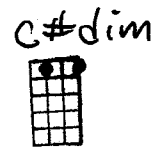

C Em F Em
(OOOOO) I SEE BABIES CRY, I WATCH THEM GROW
Dm7 C E7 Am
(OOOOO) THEY'LL LEARN MUCH MORE THAN I'LL EVER KNOW
Ab Dm7/G G7 C C7
AND I THINK TO MYSELF WHAT A WONDERFUL WORLD