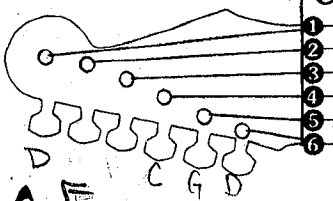

Sweet Lady of Lwaia hole Guitar Pa'ani

Std-2

Musical staff with treble clef, key signature of one flat (Bb), and a melody line. Chords F7 and Bb are indicated above the staff.

Second musical staff showing guitar fretboard diagrams for the first system. Fingerings include 15 12, 14 12, 14, 15 12, 14 12, 14 12, 14 12, 15 12, 14 12, 13 13 13 13, 12, and 14 14.

Musical staff with treble clef, key signature of one flat (Bb), and a melody line. Chords Bbm, F, Dm, Gm, C7, and F are indicated above the staff.

Second musical staff showing guitar fretboard diagrams for the second system. Fingerings include 14 13 14, 13 12 13 15, 12 15 12, 12 11 12 11, 14 12, 13 12 13 15 13 12, 13 12, 14 12 11 12, 12, and 15.