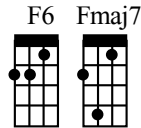

Intro: 2x(F/2, FM7/2, F6/2, FM7/2)

Baby, It's Cold Outside

Frank Loesser

Key: F
Tempo: 132 BPM

F/2

I really can't stay

FM7/2

But baby, it's cold outside

F6/2 FM7/2

Gm7/2

I've got to go 'way

But baby, it's cold outside!

C7/2

Gm7/2

C7/2

This

F7/4

I'll take your hat your hair looks

F9/4

I

Bb/4

ought to say "No, no, no, Sir!"

swell.

A+sus4/2

out

F/4

side.

F6/2 C7/2

side.

I

Baby, It's Cold Outside

(page 2)