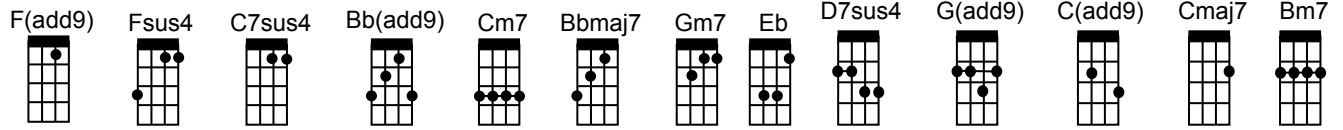

Key: F-G Tempo: 80 BPM Huli Ka Na'au (Beauty and the Beast)

A Intro: count in, start together F(add9)/4 Fsus4/4 F(add9)/4 Fsus4/4

B
F/4 He ka'ao kahiko C7/4 F/4 'Oia 'i'o nō C7/4
F/4 Ho'ohoa kōkua Am/4 Bb/4 aku nō C7/4
hoa kāko'o.

C
F/4 Ka huliau 'ia nō C7/4 F/4 i loko o'u nō Cm7/2
F7/2 Bb/3 Am7/1 Gm7/2 C7/2 F/4 C7/4
Hemahema ē mākaukau 'ole Huli ka na'au.

D
'O ia ma'amau. Am/4 Bb/4 He pū'iwa ho'i kau Am/4
Bb/4 I ka wā a pau ka pi'ina o ka lā Dm/2 Dm7/2 Eb/4 F/4
i ka hikina.

E
G/4 Ka'ao kahiko. D7/4 G/4 Mele ninipo. D7/4
G/4 Ha'oha'o a, Bm/4 C/4 lilo i ali'i,
pono ihola. C/2 D7/2

F 12/4/17
G/4 Pi'ina o ka lā D7/4 G/4 i ka hikina. Dm/2 G7/2 Ka'ao

Em/3 Ka'ao kahiko, Cmaj7/3 Bm7/1 Am7/2 G/1 D7/1 G/4
mele ninipo. Huli ka na'au.
Bm/1 C/3 Bm/1 Am7/2 D7/2 G/4
Ka'ao kahiko, mele ninipo. Huli ka na'au.