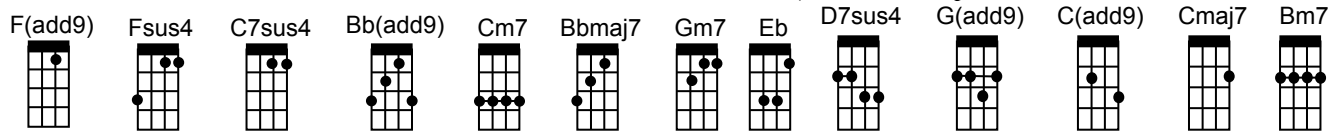

Key: F-G Tempo: 80 BPM Huli Ka Na'au (Beauty and the Beast)

A Intro: count in, start together F(add9)/4 Fsus4/4 F(add9)/4 Fsus4/4

B
 F(add9)/4 C7sus4/2 C7/2 F(add9)/4 C7sus4/2 C7/2
Tale as old as time, true as it can be.
 F(add9)/2 F/2 Am/4 Bb(add9)/2 Bb/2 C7sus4/4
Barely even friends, then somebody bends unexpectedly.

C
 F(add9)/2 F/2 C7sus4/2 C7/2 F(add9)/2 F/2 Cm7/2
Just a little change. Small, to say the least.
 F7/2 Bbmaj7/3 Am7/1 Gm7/2 C7sus4/1 C7/1 F(add9)/4 C7sus4/4
Both a little scared, neither one prepared. Beauty and the Beast.

E
 G/4 D7/4 G/4 D7/4
 Tale as old as time. Tune as old as song.
 G/4 Bm/4 C/4
 Bitter-sweet and strange, finding you can change,
 C/2 D7/2
 learning you were wrong.

F 12/4/17 
 G/4 D7/4 G/4 Dm/2 G7/2
 Certain as the sun rising in the East.
 Cmaj7/3 Bm7/1 Am7/2 G/1 D7/1 G/4
 Tale as old as time, song as old as rhyme. Beauty and the Beast.
 Em/3 Bm/1 C/3 Bm/1 Am7/2 D7/2 G/4
 Tale as old as time, song as old as rhyme. Beauty and the Beast.

Key: F-G Tempo: 80 BPM Huli Ka Na'au (Beauty and the Beast)

A Intro: count in, start together F(add9)/4 Fsus4/4 F(add9)/4 Fsus4/4

B
 F/4 He ka'ao kahiko C7/4 F/4 'Oia 'i'o nō C7/4
 F/4 Ho'ohoa kōkua Am/4 Bb/4 aku nō C7/4
 hoa kāko'o.