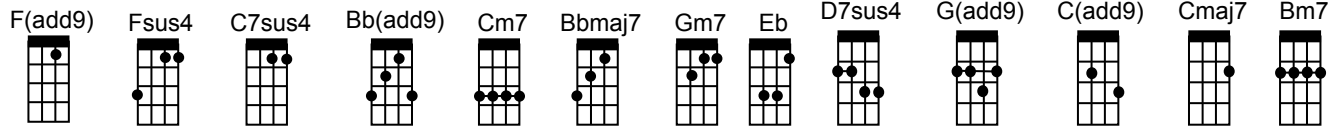

Key: F-G Tempo: 80 BPM Huli Ka Na'au (Beauty and the Beast)

A Intro: count in, start together F(add9)/4 Fsus4/4 F(add9)/4 Fsus4/4

B
F/4 C7/4 F/4 C7/4
Tale as old as time, true as it can be.
F/4 Am/4 Bb/4 C7/4
Barely even friends, then somebody bends unexpectedly.

C
F/4 C7/4 F/4 Cm7/2
Just a little change. Small, to say the least.
F7/2 Bb/3 Am7/1 Gm7/2 C7/2 F/4 C7/4
Both a little scared, neither one prepared. Beauty and the Beast.

D
Am/4 Bb/4 Am/4
Ever just the same. Ever a surprise.
Bb/4 Am7/4 Dm/2 Dm7/2 Eb/4 F/4
Ever as before, ever just as sure as the sun will rise.

E
G/4 D7/4 G/4 D7/4
Tale as old as time. Tune as old as song.
G/4 Bm/4 C/4
Bitter-sweet and strange, finding you can change,
C/2 D7/2
learning you were wrong.

F 12/4/17
G/4 D7/4 G/4 Dm/2 G7/2
Certain as the sun rising in the East.
Cmaj7/3 Bm7/1 Am7/2 G/1 D7/1 G/4
Tale as old as time, song as old as rhyme. Beauty and the Beast.
Em/3 Bm/1 C/3 Bm/1 Am7/2 D7/2 G/4
Tale as old as time, song as old as rhyme. Beauty and the Beast.