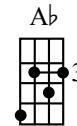

D $\flat$ /8 C/8
Dream when you're feeling blue

D $\flat$ /8 B $\flat$ /8
Dream, that's the thing to do

E $\flat$ m/4 G $\flat$ m/4 D $\flat$ /4 Fm/2 B $\flat$ /2
Just watch the smoke rings rise in the air

E $\flat$ 7/12 A $\flat$ /4
You'll find your share of memories there