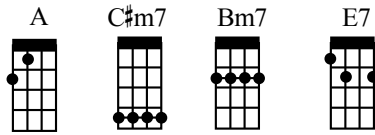

Key: A
Tempo: 128 BPM

Drop Baby Drop

A/4 C#m7/4 Bm7/4 E7/4
My heart does the tango with every little move you make

Backup vocals
harmonize
underline

A/4 C#m7/4 Bm7/4 E7/4
I love you like a mango 'cause we can make it everyday

2x { A/4 C#m7/4 Bm7/4 E7/4
I want you to drop baby, drop baby, drop, drop all your love on me
A/4 C#m7/4 Bm7/4 E7/4
Drop baby, drop baby, drop, drop 'cause I'm hungry

A/4 C#m7/4 Bm7/4 E7/4
My nights would be so lonely, if ever you should choose to go

A/4 C#m7/4 Bm7/4 E7/4
I'd live just like a zombie, with very little love to show

2x { A/4 C#m7/4 Bm7/4 E7/4
I want you to drop baby, drop baby, drop, drop all your love on me
A/4 C#m7/4 Bm7/4 E7/4
Drop baby, drop baby, drop, drop 'cause I'm hungry

2x { A/4 C#m7/4 Bm7/4 E7/4
I want you to drop baby, drop baby, drop, drop all your love on me
A/4 C#m7/4 Bm7/4 E7/4
Drop baby, drop baby, drop, drop 'cause I'm hungry

rest
Drop baby, drop baby, drop.

11/1/22