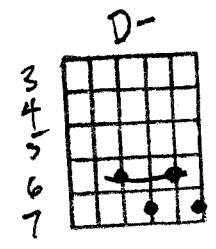

# HANAIEI MOON

Capo

D slide B7 E7 slide

When you see, Hanalei by moonlight

A7 D D-G-b A7  
You will be, In heaven by the sea

D slide B7 E7 slide

Every breeze, Every wave will whisper

A7 D A7  
"You are mine, Don't ever go away"

D B7 E7 slide

Hanalei, Hanalei moon

A7 G Gm D A7  
Is lighting beloved Kauai

D B7 E7 slide

Hanalei, Hanalei moon

A7 D D-G-b A7  
Aloha no wau ia 'oe

A7 PAUSE HERE:

Aloha No Wau Ia  
G Gm D Sing this line  
Hanalei Moon