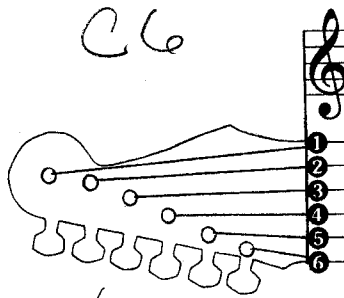

Kipahulu Darlene Ahona

①

C6

Musical staff 1: Treble clef, key signature of one sharp (F#). Chords: G, B7, Em, C. Lyrics: 'kuahiwi nani 'oe e Kipahulu

Musical staff 2: Treble clef, key signature of one sharp (F#). Chords: C, G, D7, G. Lyrics: ka'i'ini pa-u'ole a ka make ma ke

Musical staff 3: Treble clef, key signature of one sharp (F#). Lyrics: ku-a-hi-wi na-ni oe e Ki-Pa-hu-lu

Musical staff 4: Treble clef, key signature of one sharp (F#). Chords: C, Cm, G. Lyrics: ka 'i'ini pa-u 'ole a ka ma ke ma - ke