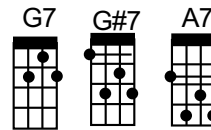

Sweet and lovely
Is the maile's fragrance
A delightful odor
That clings to the bosom

May we linger happily
You and I
With the sweetness that
captivates
Your fluttering heart

C

Ab/4 C/4 Ab/4 C/4
Nani ua kō ka 'i'ini a i hoapili mau 'oe no'u

Em/8 D7/4 G7/4
Ko'i'i ke aloha, e noelo, e 'uleu he hene wai'olu a loko, hey! hey!

C/2 C7/2 F/2 Fm/2 C/4 A7/4
Ha'ina ka puana ke onaona o ka maile

Dm/4 G7/4 C/4 G7/1 G#7/1 A7/1 rest/1
'Ano'ai ka pilina e lei a'e au me ku'u lei

Surely I have won
You for my own
Love endures with us,
stirring, animating
A soothing sensation
within, hey hey

This ends my song
Of the maile's fragrance
Which breathes from
The leis of my love and me

D

D/2 D7/2 G/2 Gm/2 D/4 B7/4
Sweet and lovely ke onaona o ka maile

Em/4 A7/4 D/2 A°7/2 Em/2 A+/2
Ho'oiipo ke 'ala ho'oheno sure i ka pili poli

D/2 D7/2 G/2 Gm/2 D/4 B7/4
Nanea, e walea, e luana kāua i laila

Em/4 A7/4 D/2 G/2 D/4
Mikioi ke ki'ina hei ko pu'uwai kapalili