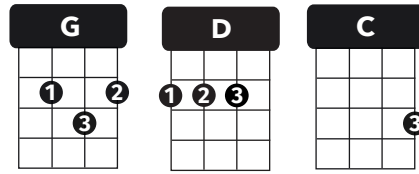

SILENT NIGHT

by Franz Xaver Gruber

WALTZ STRUM: pick d d

TIMING: 1 per chord

or

FINGERPICKING: 1 - 2 - 3 - 4 - 3 - 2

TIMING: 1 per chord

INTRO