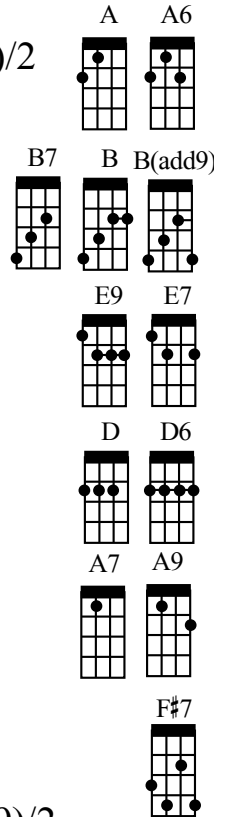

Key: A Tempo: 152 BPM

2: to go end

A/2 A6/2 A/2 A6/2 B/2 B(add9)/2 B/2 B(add9)/2  
Feel the breeze of the wind and your heart'll start to sing.

E9/2 E7/2 E9/2 E7/2 D/4 A/4  
Touch the leaves wet with dew, rain falling through

A/2 A6/2 A/2 A6/2 B/2 B(add9)/2 B/2 B(add9)/2  
As I leave behind this precious land, I'll remember how she stood so grand.

E9/2 E7/2 E9/2 E7/2 A/4 A7/4  
Waipahe'e, Waipahe'e Falls.

Hui

(End)

F#7/4 B7/2 B9/2 E9/2 E7/2 A/4  
One more time! Waipahe'e, Waipahe'e Falls.

F#7/4 B7/2 B9/2 E9/1 rest/13 A6/1  
That's Kaua'i. Waipahe'e, Waipahe'e Falls.

Source: Makaha Sons

10/29/24